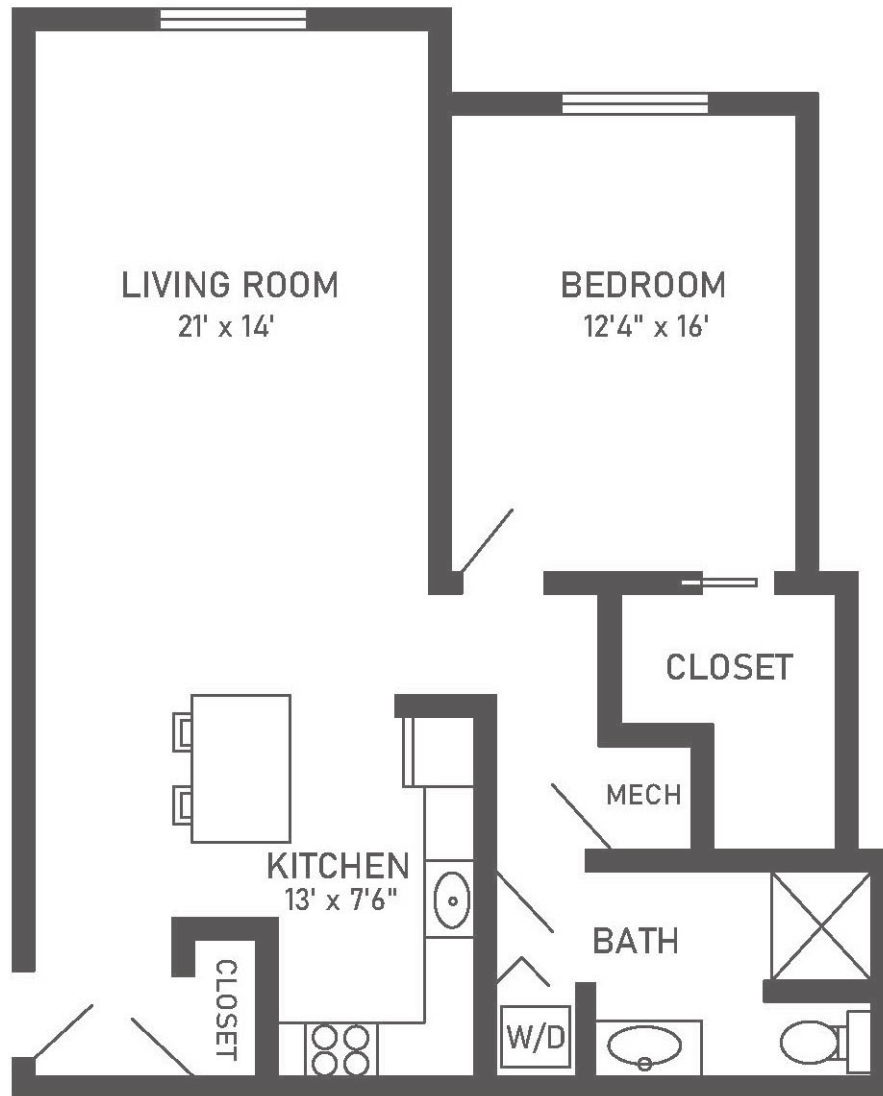

Charlevoix
One-Bedroom, One-Bath

1,028 sq. ft.

Dimensions are approximate.

2510 Lake Michigan Drive NW, Grand Rapids, MI 49504 (616) 735-6080 CovLivingGreatLakes.org

Covenant Living Communities & Services is a ministry of the Evangelical Covenant Church and does not discriminate pursuant to the federal Fair Housing Act. All faiths and beliefs are welcome.