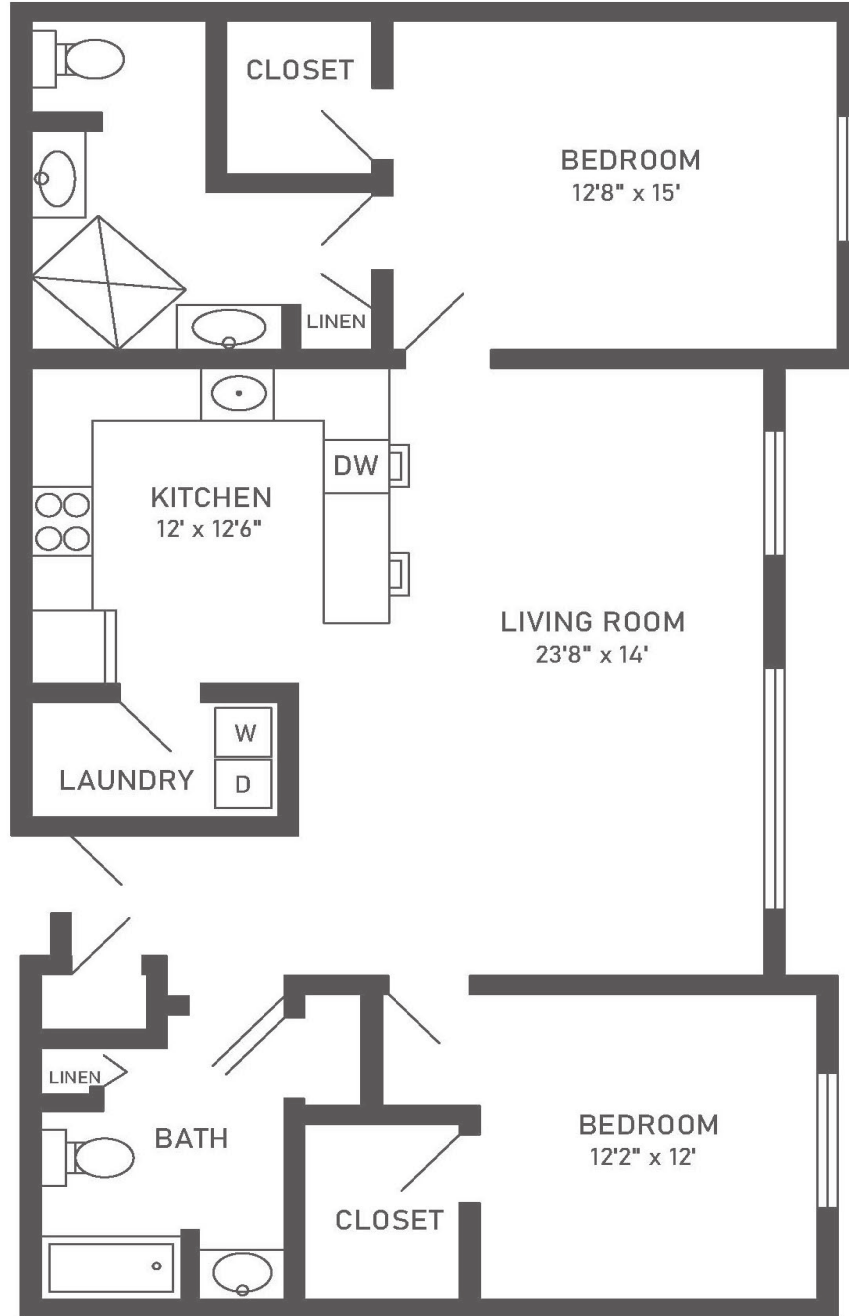

Grand Traverse
Two-Bedroom, Two-Bath (Peninsula)

1,326 - 1,360 sq. ft.

Dimensions are approximate.

2510 Lake Michigan Drive NW, Grand Rapids, MI 49504 (616) 735-6080 CovLivingGreatLakes.org

Covenant Living Communities & Services is a ministry of the Evangelical Covenant Church and does not discriminate pursuant to the federal Fair Housing Act. All faiths and beliefs are welcome.